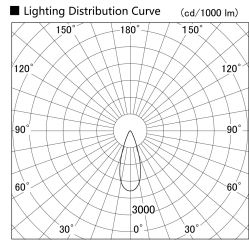

Item no. DD133-0535B9035

Series Name: Φ 80 series (DD133)

Installation	Recessed mount
Type	Φ 80 series (DD133)
Fixture wattage	5W
Beam angle	36deg
Color Temp.	3500K
CRI	Ra>90
Luminous	506 lm
Body	Die-castaluminumalloy
Body finish	N/A
Trim finish	Black
Reflector finish	N/A
IP Rate	IP20
Light source	COB module
Input Voltage	AC220~240V
Dimming Type	Non-Dimmable
Certificate	CE,CCC
Cut Hole	80mm