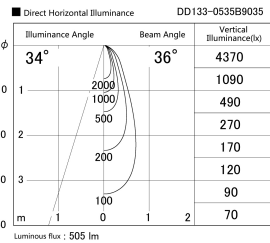

Item no. DD133-0535B9035

Series Name: Φ 80 series (DD133)

Installation	Recessed mount
Type	Φ 80 series (DD133)
Fixture wattage	5W
Beam angle	36deg
Color Temp.	3500K
CRI	Ra>90
Luminous	506 lm
Body	Die-castaluminumalloy
Body finish	N/A
Trim finish	Black
Reflector finish	N/A
IP Rate	IP20
Light source	COB module
Input Voltage	AC220~240V
Dimming Type	Non-Dimmable
Certificate	CE,CCC
Cut Hole	80mm