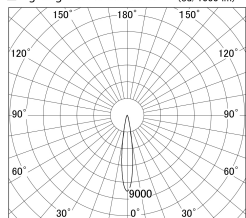

■ Lighting Distribution Curve (cd/1000 lm)