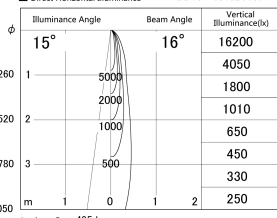

Item no. DD161-0515B9030

Series Name: AMMA Φ80 series Lens type (DD161)

■ Lighting Distribution Curve (cd/1000 lm)

Installation	Recessed mount
Type	AMMA Φ80 series Lens type (DD161)
Fixture wattage	5W
Beam angle	16deg
Color Temp.	3000K
CRI	Ra>90
Luminous	493 lm
Body	Die-castaluminumalloy
Body finish	N/A
Trim finish	Black
Reflector finish	N/A
IP Rate	IP20
Light source	COB module
Input Voltage	AC220~240V
Dimming Type	Non-Dimmable
Certificate	CE,CCC
Cut Hole	80mm