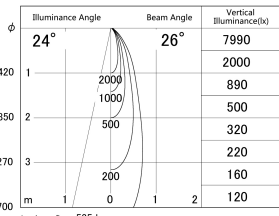

Item no. DD161-0525B9035

Series Name: AMMA Φ80 series Lens type (DD161)

■ Lighting Distribution Curve (cd/1000 lm)

Installation	Recessed mount
Type	AMMA Φ80 series Lens type (DD161)
Fixture wattage	5W
Beam angle	26deg
Color Temp.	3500K
CRI	Ra>90
Luminous	533 lm
Body	Die-cast aluminum alloy
Body finish	N/A
Trim finish	Black
Reflector finish	N/A
IP Rate	IP20
Light source	COB module
Input Voltage	AC220~240V
Dimming Type	Non-Dimmable
Certificate	CE,CCC
Cut Hole	80mm