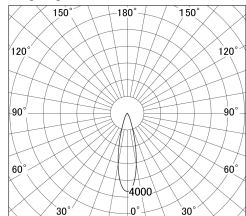

■ Lighting Distribution Curve (cd/1000 lm)