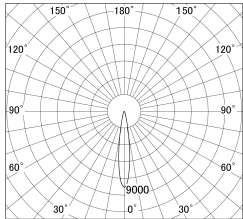

Item no. DD161-0515B9040

Series Name: AMMA Φ80 series Lens type (DD161)

■ Lighting Distribution Curve (cd/1000 lm)

■ Direct Horizontal Illuminance DD161-0515B9040

Installation	Recessed mount
Type	AMMA Φ80 series Lens type (DD161)
Fixture wattage	5W
Beam angle	16deg
Color Temp.	4000K
CRI	Ra>90
Luminous	518 lm
Body	Die-castaluminumalloy
Body finish	N/A
Trim finish	Black
Reflector finish	N/A
IP Rate	IP20
Light source	COB module
Input Voltage	AC220~240V
Dimming Type	Non-Dimmable
Certificate	CE,CCC
Cut Hole	80mm