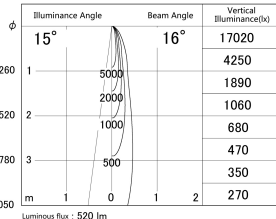

Item no. DD161-0515B9040

Series Name: AMMA Φ80 series Lens type (DD161)

■ Lighting Distribution Curve (cd/1000 lm)

■ Direct Horizontal Illuminance DD161-0515B9040

Installation	Recessed mount
Type	AMMA Φ80 series Lens type (DD161)
Fixture wattage	5W
Beam angle	16deg
Color Temp.	4000K
CRI	Ra>90
Luminous	518 lm
Body	Die-castaluminumalloy
Body finish	N/A
Trim finish	Black
Reflector finish	N/A
IP Rate	IP20
Light source	COB module
Input Voltage	AC220~240V
Dimming Type	Non-Dimmable
Certificate	CE,CCC
Cut Hole	80mm