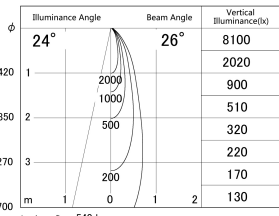

Item no. DD161-0525B9040

Series Name: AMMA Φ80 series Lens type (DD161)

■ Lighting Distribution Curve (cd/1000 lm)

Installation	Recessed mount
Type	AMMA Φ80 series Lens type (DD161)
Fixture wattage	5W
Beam angle	26deg
Color Temp.	4000K
CRI	Ra>90
Luminous	540 lm
Body	Die-castaluminumalloy
Body finish	N/A
Trim finish	Black
Reflector finish	N/A
IP Rate	IP20
Light source	COB module
Input Voltage	AC220~240V
Dimming Type	Non-Dimmable
Certificate	CE,CCC
Cut Hole	80mm