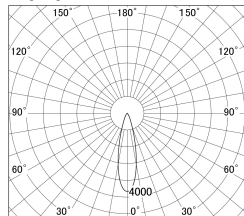

■ Lighting Distribution Curve (cd/1000 lm)