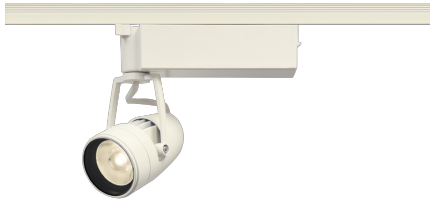

Item no. SD386-1025W9027

Series Name: cledy versa L-G tracklight
(SD386)

■ Lighting Distribution Curve (cd/1000 lm)

■ Direct Horizontal Illuminance SD386-1025W9027

Installation	Track mount
Type	cledy versa L-G tracklight (SD386)
Fixture wattage	7.5W
Beam angle	27
Color Temp.	2700K
CRI	Ra>90
Luminous	853 lm
Body	Die-cast aluminum alloy
Body finish	White
Trim finish	White
Reflector finish	N/A
IP Rate	IP20
Light source	COB module
Input Voltage	AC220~240V
Dimming Type	Non-Dimmable
Certificate	CE,CCC
Cut Hole	N/A