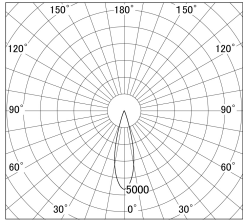

Item no. SD386-1025W9027

Series Name: cledy versa L-G tracklight
(SD386)

■ Lighting Distribution Curve (cd/1000 lm)

■ Direct Horizontal Illuminance SD386-1025W9027

Installation	Track mount
Type	cledy versa L-G tracklight (SD386)
Fixture wattage	7.5W
Beam angle	27
Color Temp.	2700K
CRI	Ra>90
Luminous	853 lm
Body	Die-cast aluminum alloy
Body finish	White
Trim finish	White
Reflector finish	N/A
IP Rate	IP20
Light source	COB module
Input Voltage	AC220~240V
Dimming Type	Non-Dimmable
Certificate	CE,CCC
Cut Hole	N/A