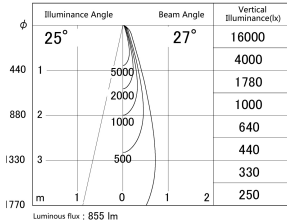

Item no. SD386-1025W9027

Series Name: cledy versa L-G tracklight
(SD386)

■ Lighting Distribution Curve (cd/1000 lm)

■ Direct Horizontal Illuminance SD386-1025W9027

Installation	Track mount
Type	cledy versa L-G tracklight (SD386)
Fixture wattage	7.5W
Beam angle	27
Color Temp.	2700K
CRI	Ra>90
Luminous	853 lm
Body	Die-cast aluminum alloy
Body finish	White
Trim finish	White
Reflector finish	N/A
IP Rate	IP20
Light source	COB module
Input Voltage	AC220~240V
Dimming Type	Non-Dimmable
Certificate	CE,CCC
Cut Hole	N/A