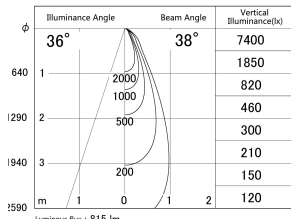

Item no. SD386-1035W9027

Series Name: cledy versa L-G tracklight
(SD386)

■ Lighting Distribution Curve (cd/1000 lm)

Installation	Track mount
Type	cledy versa L-G tracklight (SD386)
Fixture wattage	7.5W
Beam angle	38
Color Temp.	2700K
CRI	Ra>90
Luminous	817 lm
Body	Die-castaluminumalloy
Body finish	White
Trim finish	White
Reflector finish	N/A
IP Rate	IP20
Light source	COB module
Input Voltage	AC220~240V
Dimming Type	Non-Dimmable
Certificate	CE,CCC
Cut Hole	N/A