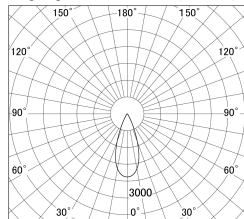

■ Lighting Distribution Curve (cd/1000 lm)