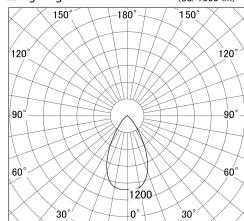

■ Lighting Distribution Curve (cd/1000 lm)