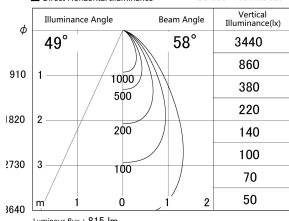

Item no. SD386-1050W9027

Series Name: cledy versa L-G tracklight (SD386)

■ Lighting Distribution Curve (cd/1000 lm)

Installation	Track mount
Type	cledy versa L-G tracklight (SD386)
Fixture wattage	7.5W
Beam angle	58
Color Temp.	2700K
CRI	Ra>90
Luminous	813 lm
Body	Die-castaluminumalloy
Body finish	White
Trim finish	White
Reflector finish	N/A
IP Rate	IP20
Light source	COB module
Input Voltage	AC220~240V
Dimming Type	Non-Dimmable
Certificate	CE,CCC
Cut Hole	N/A