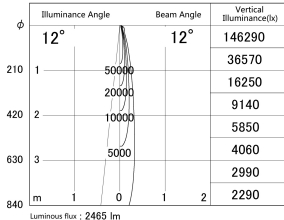

Item no. SD386-2015W9027

Series Name: cledy versa L-G tracklight
(SD386)

■ Lighting Distribution Curve (cd/1000 lm)

■ Direct Horizontal Illuminance SD386-2015W9027

Installation	Track mount
Type	cledy versa L-G tracklight (SD386)
Fixture wattage	21W
Beam angle	12
Color Temp.	2700K
CRI	Ra>90
Luminous	2465 lm
Body	Die-castaluminumalloy
Body finish	White
Trim finish	White
Reflector finish	N/A
IP Rate	IP20
Light source	COB module
Input Voltage	AC220~240V
Dimming Type	Non-Dimmable
Certificate	CE,CCC
Cut Hole	N/A