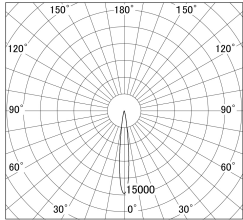

Item no. SD386-2015W9027

Series Name: cledy versa L-G tracklight
(SD386)

■ Lighting Distribution Curve (cd/1000 lm)

■ Direct Horizontal Illuminance SD386-2015W9027

Installation	Track mount
Type	cledy versa L-G tracklight (SD386)
Fixture wattage	21W
Beam angle	12
Color Temp.	2700K
CRI	Ra>90
Luminous	2465 lm
Body	Die-castaluminumalloy
Body finish	White
Trim finish	White
Reflector finish	N/A
IP Rate	IP20
Light source	COB module
Input Voltage	AC220~240V
Dimming Type	Non-Dimmable
Certificate	CE,CCC
Cut Hole	N/A