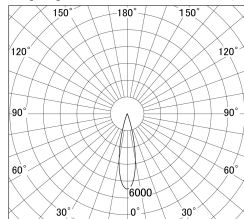

■ Lighting Distribution Curve (cd/1000 lm)

φ	Illuminance Angle	Beam Angle	Vertical Illuminance(lx)
	22°	24°	52970
380			13240
770			5890
1160			3310
1550			2120
			1470
			1080
			830

Luminous flux : 2455 lm

Installation	Track mount
Type	cledy versa L-G tracklight (SD386)
Fixture wattage	21W
Beam angle	24
Color Temp.	2700K
CRI	Ra>90
Luminous	2454 lm
Body	Die-castaluminumalloy
Body finish	White
Trim finish	White
Reflector finish	N/A
IP Rate	IP20
Light source	COB module
Input Voltage	AC220~240V
Dimming Type	Non-Dimmable
Certificate	CE,CCC
Cut Hole	N/A