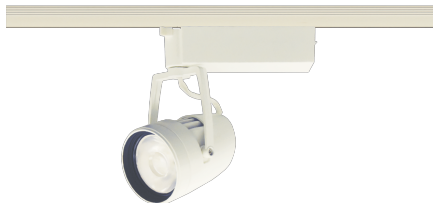

Item no. SD386-2050W9027

Series Name: cledy versa L-G tracklight
(SD386)