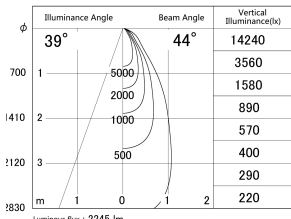

Installation	Track mount
Type	cledy versa L-G tracklight (SD386)
Fixture wattage	21W
Beam angle	44
Color Temp.	2700K
CRI	Ra>90
Luminous	2245 lm
Body	Die-castaluminumalloy
Body finish	White
Trim finish	White
Reflector finish	N/A
IP Rate	IP20
Light source	COB module
Input Voltage	AC220~240V
Dimming Type	Non-Dimmable
Certificate	CE,CCC
Cut Hole	N/A