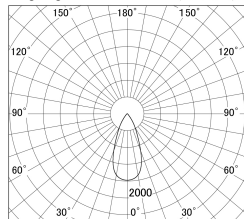

■ Lighting Distribution Curve (cd/1000 lm)

Installation	Track mount
Type	cledy versa L-G tracklight (SD386)
Fixture wattage	21W
Beam angle	44
Color Temp.	2700K
CRI	Ra>90
Luminous	2245 lm
Body	Die-castaluminumalloy
Body finish	White
Trim finish	White
Reflector finish	N/A
IP Rate	IP20
Light source	COB module
Input Voltage	AC220~240V
Dimming Type	Non-Dimmable
Certificate	CE,CCC
Cut Hole	N/A