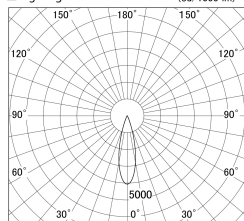

■ Lighting Distribution Curve (cd/1000 lm)

Installation	Track mount
Type	cledy versa L-G tracklight (SD386)
Fixture wattage	24W
Beam angle	27
Color Temp.	2700K
CRI	Ra>90
Luminous	3099 lm
Body	Die-castaluminumalloy
Body finish	White
Trim finish	White
Reflector finish	N/A
IP Rate	IP20
Light source	COB module
Input Voltage	AC220~240V
Dimming Type	Non-Dimmable
Certificate	CE,CCC
Cut Hole	N/A