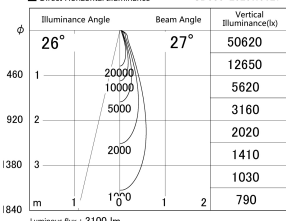

Installation	Track mount
Type	cledy versa L-G tracklight (SD386)
Fixture wattage	24W
Beam angle	27
Color Temp.	2700K
CRI	Ra>90
Luminous	3099 lm
Body	Die-castaluminumalloy
Body finish	White
Trim finish	White
Reflector finish	N/A
IP Rate	IP20
Light source	COB module
Input Voltage	AC220~240V
Dimming Type	Non-Dimmable
Certificate	CE,CCC
Cut Hole	N/A