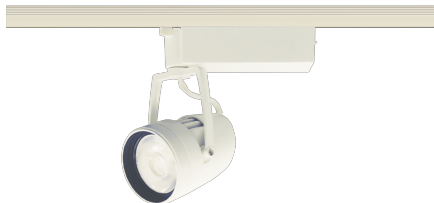

Item no. SD386-2525W9027

Series Name: cledy versa L-G tracklight
(SD386)