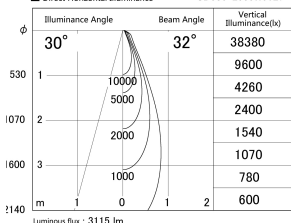

Installation	Track mount
Type	cledy versa L-G tracklight (SD386)
Fixture wattage	24W
Beam angle	32
Color Temp.	2700K
CRI	Ra>90
Luminous	3115 lm
Body	Die-castaluminumalloy
Body finish	White
Trim finish	White
Reflector finish	N/A
IP Rate	IP20
Light source	COB module
Input Voltage	AC220~240V
Dimming Type	Non-Dimmable
Certificate	CE,CCC
Cut Hole	N/A