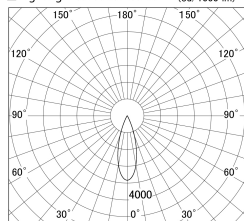

■ Lighting Distribution Curve (cd/1000 lm)

Installation	Track mount
Type	cledy versa L-G tracklight (SD386)
Fixture wattage	24W
Beam angle	32
Color Temp.	2700K
CRI	Ra>90
Luminous	3115 lm
Body	Die-castaluminumalloy
Body finish	White
Trim finish	White
Reflector finish	N/A
IP Rate	IP20
Light source	COB module
Input Voltage	AC220~240V
Dimming Type	Non-Dimmable
Certificate	CE,CCC
Cut Hole	N/A