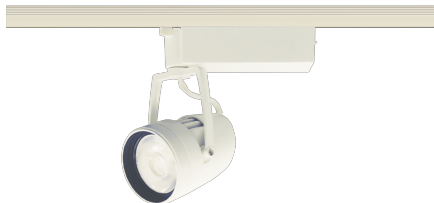

Item no. SD386-2535W9027

Series Name: cledy versa L-G tracklight (SD386)