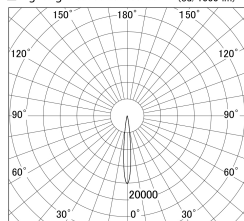

■ Lighting Distribution Curve (cd/1000 lm)

φ	Illuminance Angle	Beam Angle	Vertical Illuminance(lx)
190	11°	12°	168460
1			42110
380			18720
2			10530
570			6740
3			4680
770			3440
m			2630

Luminous flux : 2595 lm

Installation	Track mount
Type	cledy versa L-G tracklight (SD386)
Fixture wattage	28W
Beam angle	12
Color Temp.	2700K
CRI	Ra>90
Luminous	2595 lm
Body	Die-castaluminumalloy
Body finish	White
Trim finish	White
Reflector finish	N/A
IP Rate	IP20
Light source	COB module
Input Voltage	AC220~240V
Dimming Type	Non-Dimmable
Certificate	CE,CCC
Cut Hole	N/A