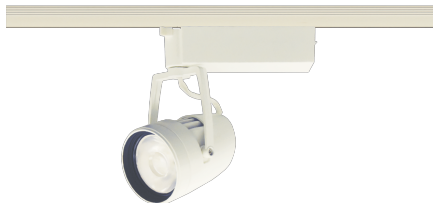

Item no. SD386-3515W9027

Series Name: cledy versa L-G tracklight (SD386)