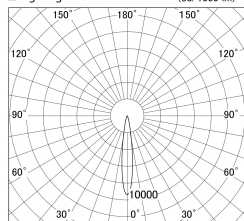

■ Lighting Distribution Curve (cd/1000 lm)

φ	Illuminance Angle	Beam Angle	Vertical Illuminance(lx)
1	14°	15°	110360
240			27590
480			12260
730			6900
980			4410
			3070
			2250
			1720

Luminous flux : 2925 lm

Installation	Track mount
Type	cledy versa L-G tracklight (SD386)
Fixture wattage	32W
Beam angle	15
Color Temp.	2700K
CRI	Ra>90
Luminous	2925 lm
Body	Die-castaluminumalloy
Body finish	White
Trim finish	White
Reflector finish	N/A
IP Rate	IP20
Light source	COB module
Input Voltage	AC220~240V
Dimming Type	Non-Dimmable
Certificate	CE,CCC
Cut Hole	N/A