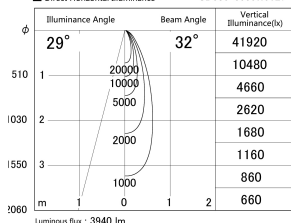

Installation	Track mount
Type	cledy versa L-G tracklight (SD386)
Fixture wattage	32W
Beam angle	32
Color Temp.	2700K
CRI	Ra>90
Luminous	3939 lm
Body	Die-castaluminumalloy
Body finish	White
Trim finish	White
Reflector finish	N/A
IP Rate	IP20
Light source	COB module
Input Voltage	AC220~240V
Dimming Type	Non-Dimmable
Certificate	CE,CCC
Cut Hole	N/A