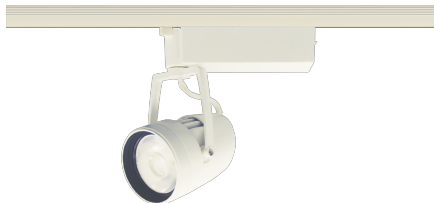

Item no. SD386-3535W9027

Series Name: cledy versa L-G tracklight (SD386)