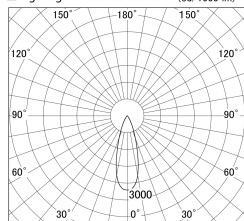

■ Lighting Distribution Curve (cd/1000 lm)

Installation	Track mount
Type	cledy versa L-G tracklight (SD386)
Fixture wattage	32W
Beam angle	32
Color Temp.	2700K
CRI	Ra>90
Luminous	3939 lm
Body	Die-castaluminumalloy
Body finish	White
Trim finish	White
Reflector finish	N/A
IP Rate	IP20
Light source	COB module
Input Voltage	AC220~240V
Dimming Type	Non-Dimmable
Certificate	CE,CCC
Cut Hole	N/A