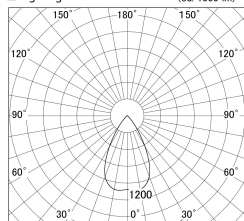

■ Lighting Distribution Curve (cd/1000 lm)

Installation	Track mount
Type	cledy versa L-G tracklight (SD386)
Fixture wattage	32W
Beam angle	59
Color Temp.	2700K
CRI	Ra>90
Luminous	3779 lm
Body	Die-castaluminumalloy
Body finish	White
Trim finish	White
Reflector finish	N/A
IP Rate	IP20
Light source	COB module
Input Voltage	AC220~240V
Dimming Type	Non-Dimmable
Certificate	CE,CCC
Cut Hole	N/A