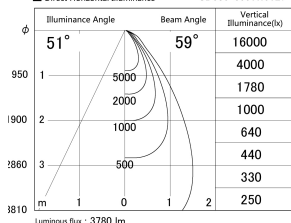

Installation	Track mount
Type	cledy versa L-G tracklight (SD386)
Fixture wattage	32W
Beam angle	59
Color Temp.	2700K
CRI	Ra>90
Luminous	3779 lm
Body	Die-castaluminumalloy
Body finish	White
Trim finish	White
Reflector finish	N/A
IP Rate	IP20
Light source	COB module
Input Voltage	AC220~240V
Dimming Type	Non-Dimmable
Certificate	CE,CCC
Cut Hole	N/A