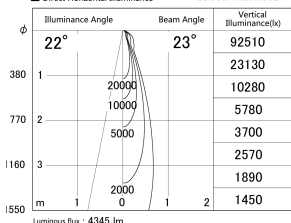

Installation	Track mount
Type	cledy versa L-G tracklight (SD386)
Fixture wattage	36W
Beam angle	23
Color Temp.	2700K
CRI	Ra>90
Luminous	4344 lm
Body	Die-castaluminumalloy
Body finish	White
Trim finish	White
Reflector finish	N/A
IP Rate	IP20
Light source	COB module
Input Voltage	AC220~240V
Dimming Type	Non-Dimmable
Certificate	CE,CCC
Cut Hole	N/A