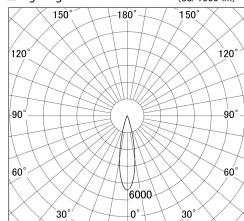

■ Lighting Distribution Curve (cd/1000 lm)

Installation	Track mount
Type	cledy versa L-G tracklight (SD386)
Fixture wattage	36W
Beam angle	23
Color Temp.	2700K
CRI	Ra>90
Luminous	4344 lm
Body	Die-castaluminumalloy
Body finish	White
Trim finish	White
Reflector finish	N/A
IP Rate	IP20
Light source	COB module
Input Voltage	AC220~240V
Dimming Type	Non-Dimmable
Certificate	CE,CCC
Cut Hole	N/A