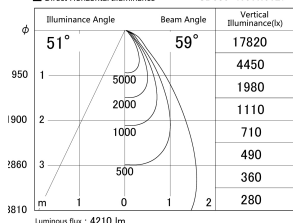

Installation	Track mount
Type	cledy versa L-G tracklight (SD386)
Fixture wattage	36W
Beam angle	59
Color Temp.	2700K
CRI	Ra>90
Luminous	4210 lm
Body	Die-castaluminumalloy
Body finish	White
Trim finish	White
Reflector finish	N/A
IP Rate	IP20
Light source	COB module
Input Voltage	AC220~240V
Dimming Type	Non-Dimmable
Certificate	CE,CCC
Cut Hole	N/A