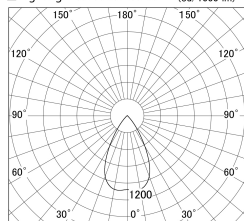

■ Lighting Distribution Curve (cd/1000 lm)

Installation	Track mount
Type	cledy versa L-G tracklight (SD386)
Fixture wattage	36W
Beam angle	59
Color Temp.	2700K
CRI	Ra>90
Luminous	4210 lm
Body	Die-castaluminumalloy
Body finish	White
Trim finish	White
Reflector finish	N/A
IP Rate	IP20
Light source	COB module
Input Voltage	AC220~240V
Dimming Type	Non-Dimmable
Certificate	CE,CCC
Cut Hole	N/A