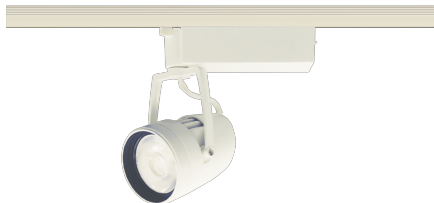

Item no. SD386-4050W9027

Series Name: cledy versa L-G tracklight (SD386)