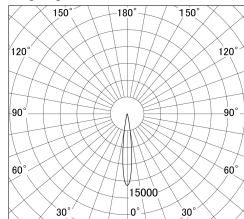

■ Lighting Distribution Curve (cd/1000 lm)

Illuminance Angle	Beam Angle	Vertical Illuminance(lx)
13°	14°	34030
		8510
		3780
		2130
		1360
		950
		690
		530

Luminous flux : 660 lm

Installation	Track mount
Type	cledy versa L-G tracklight (SD386)
Fixture wattage	7.5W
Beam angle	14
Color Temp.	3000K
CRI	Ra>90
Luminous	662 lm
Body	Die-castaluminumalloy
Body finish	White
Trim finish	White
Reflector finish	N/A
IP Rate	IP20
Light source	COB module
Input Voltage	AC220~240V
Dimming Type	Non-Dimmable
Certificate	CE,CCC
Cut Hole	N/A