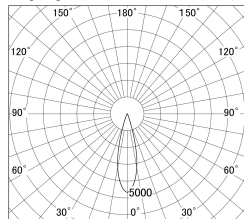

■ Lighting Distribution Curve (cd/1000 lm)