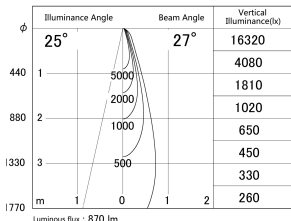

Item no. SD386-1025W9030

Series Name: cledy versa L-G tracklight (SD386)

■ Lighting Distribution Curve (cd/1000 lm)

Installation	Track mount
Type	cledy versa L-G tracklight (SD386)
Fixture wattage	7.5W
Beam angle	27
Color Temp.	3000K
CRI	Ra>90
Luminous	870 lm
Body	Die-castaluminumalloy
Body finish	White
Trim finish	White
Reflector finish	N/A
IP Rate	IP20
Light source	COB module
Input Voltage	AC220~240V
Dimming Type	Non-Dimmable
Certificate	CE,CCC
Cut Hole	N/A