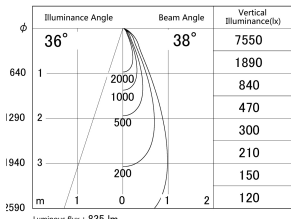

Item no. SD386-1035W9030

Series Name: cledy versa L-G tracklight (SD386)

■ Lighting Distribution Curve (cd/1000 lm)

Installation	Track mount
Type	cledy versa L-G tracklight (SD386)
Fixture wattage	7.5W
Beam angle	38
Color Temp.	3000K
CRI	Ra>90
Luminous	834 lm
Body	Die-cast aluminum alloy
Body finish	White
Trim finish	White
Reflector finish	N/A
IP Rate	IP20
Light source	COB module
Input Voltage	AC220~240V
Dimming Type	Non-Dimmable
Certificate	CE,CCC
Cut Hole	N/A