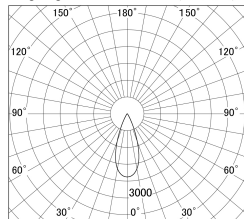

■ Lighting Distribution Curve (cd/1000 lm)