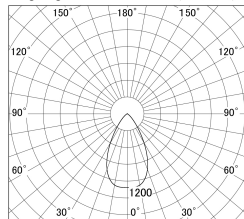

■ Lighting Distribution Curve (cd/1000 lm)