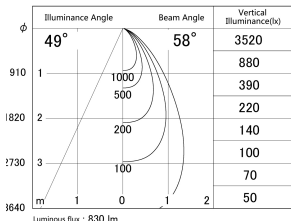

Item no. SD386-1050W9030

Series Name: cledy versa L-G tracklight (SD386)

■ Lighting Distribution Curve (cd/1000 lm)

Installation	Track mount
Type	cledy versa L-G tracklight (SD386)
Fixture wattage	7.5W
Beam angle	58
Color Temp.	3000K
CRI	Ra>90
Luminous	830 lm
Body	Die-castaluminumalloy
Body finish	White
Trim finish	White
Reflector finish	N/A
IP Rate	IP20
Light source	COB module
Input Voltage	AC220~240V
Dimming Type	Non-Dimmable
Certificate	CE,CCC
Cut Hole	N/A