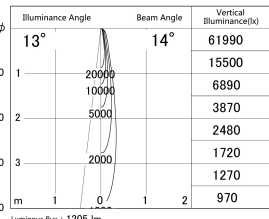

Item no. SD386-1515W9030

Series Name: cledy versa L-G tracklight (SD386)

■ Lighting Distribution Curve (cd/1000 lm)

Installation	Track mount
Type	cledy versa L-G tracklight (SD386)
Fixture wattage	14W
Beam angle	14
Color Temp.	3000K
CRI	Ra>90
Luminous	1206 lm
Body	Die-castaluminumalloy
Body finish	White
Trim finish	White
Reflector finish	N/A
IP Rate	IP20
Light source	COB module
Input Voltage	AC220~240V
Dimming Type	Non-Dimmable
Certificate	CE,CCC
Cut Hole	N/A