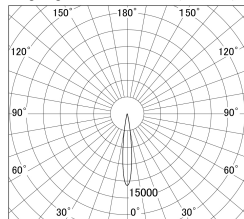

■ Lighting Distribution Curve (cd/1000 lm)