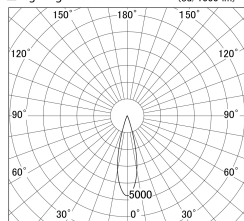

■ Lighting Distribution Curve (cd/1000 lm)