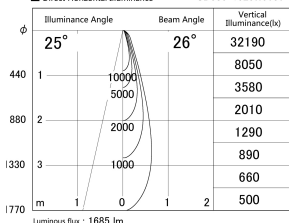

Item no. SD386-1525W9030

Series Name: cledy versa L-G tracklight (SD386)

■ Lighting Distribution Curve (cd/1000 lm)

Installation	Track mount
Type	cledy versa L-G tracklight (SD386)
Fixture wattage	14W
Beam angle	26
Color Temp.	3000K
CRI	Ra>90
Luminous	1684 lm
Body	Die-cast aluminum alloy
Body finish	White
Trim finish	White
Reflector finish	N/A
IP Rate	IP20
Light source	COB module
Input Voltage	AC220~240V
Dimming Type	Non-Dimmable
Certificate	CE,CCC
Cut Hole	N/A