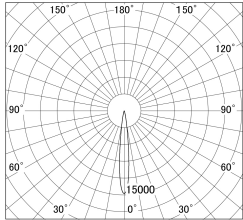

Item no. SD386-2015W9030

Series Name: cledy versa L-G tracklight (SD386)

■ Lighting Distribution Curve (cd/1000 lm)

■ Direct Horizontal Illuminance SD386-2015W9030

φ	Illuminance Angle	Beam Angle	Vertical Illuminance(lx)
210	12°	12°	149250
1			37310
420			16580
2			9330
630			5970
3			4150
840			3050
m			2330

Luminous flux : 2515 lm

Installation	Track mount
Type	cledy versa L-G tracklight (SD386)
Fixture wattage	21W
Beam angle	12
Color Temp.	3000K
CRI	Ra>90
Luminous	2515 lm
Body	Die-castaluminumalloy
Body finish	White
Trim finish	White
Reflector finish	N/A
IP Rate	IP20
Light source	COB module
Input Voltage	AC220~240V
Dimming Type	Non-Dimmable
Certificate	CE,CCC
Cut Hole	N/A