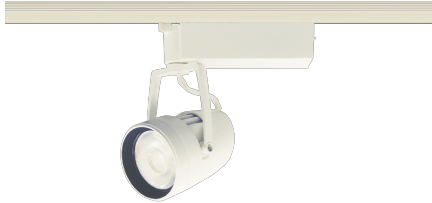

Item no. SD386-2015W9030

Series Name: cledy versa L-G tracklight (SD386)

■ Lighting Distribution Curve (cd/1000 lm)

■ Direct Horizontal Illuminance SD386-2015W9030

φ	Illuminance Angle	Beam Angle	Vertical Illuminance(lx)
210	12°	12°	149250
1			37310
420			16580
2			9330
630			5970
3			4150
840			3050
m			2330

Luminous flux : 2515 lm

Installation	Track mount
Type	cledy versa L-G tracklight (SD386)
Fixture wattage	21W
Beam angle	12
Color Temp.	3000K
CRI	Ra>90
Luminous	2515 lm
Body	Die-castaluminumalloy
Body finish	White
Trim finish	White
Reflector finish	N/A
IP Rate	IP20
Light source	COB module
Input Voltage	AC220~240V
Dimming Type	Non-Dimmable
Certificate	CE,CCC
Cut Hole	N/A