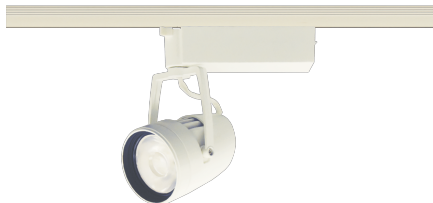

Item no. SD386-2535W9030

Series Name: cledy versa L-G tracklight (SD386)