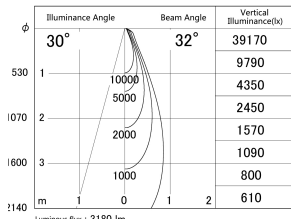

Installation	Track mount
Type	cledy versa L-G tracklight (SD386)
Fixture wattage	24W
Beam angle	32
Color Temp.	3000K
CRI	Ra>90
Luminous	3179 lm
Body	Die-cast aluminum alloy
Body finish	White
Trim finish	White
Reflector finish	N/A
IP Rate	IP20
Light source	COB module
Input Voltage	AC220~240V
Dimming Type	Non-Dimmable
Certificate	CE,CCC
Cut Hole	N/A