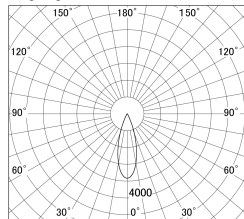

■ Lighting Distribution Curve (cd/1000 lm)

Installation	Track mount
Type	cledy versa L-G tracklight (SD386)
Fixture wattage	24W
Beam angle	32
Color Temp.	3000K
CRI	Ra>90
Luminous	3179 lm
Body	Die-cast aluminum alloy
Body finish	White
Trim finish	White
Reflector finish	N/A
IP Rate	IP20
Light source	COB module
Input Voltage	AC220~240V
Dimming Type	Non-Dimmable
Certificate	CE,CCC
Cut Hole	N/A