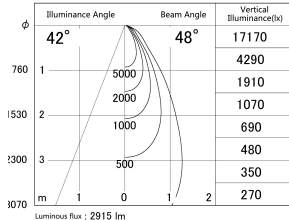

Item no. SD386-2550W9030

Series Name: cledy versa L-G tracklight
(SD386)

■ Lighting Distribution Curve (cd/1000 lm)

■ Direct Horizontal Illuminance SD386-2550W9030

Installation	Track mount
Type	cledy versa L-G tracklight (SD386)
Fixture wattage	24W
Beam angle	48
Color Temp.	3000K
CRI	Ra>90
Luminous	2913 lm
Body	Die-cast aluminum alloy
Body finish	White
Trim finish	White
Reflector finish	N/A
IP Rate	IP20
Light source	COB module
Input Voltage	AC220~240V
Dimming Type	Non-Dimmable
Certificate	CE,CCC
Cut Hole	N/A