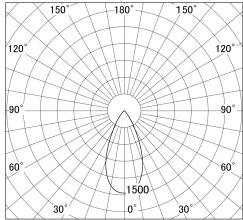

Item no. SD386-2550W9030

Series Name: cledy versa L-G tracklight
(SD386)

■ Lighting Distribution Curve (cd/1000 lm)

■ Direct Horizontal Illuminance SD386-2550W9030

Installation	Track mount
Type	cledy versa L-G tracklight (SD386)
Fixture wattage	24W
Beam angle	48
Color Temp.	3000K
CRI	Ra>90
Luminous	2913 lm
Body	Die-cast aluminum alloy
Body finish	White
Trim finish	White
Reflector finish	N/A
IP Rate	IP20
Light source	COB module
Input Voltage	AC220~240V
Dimming Type	Non-Dimmable
Certificate	CE,CCC
Cut Hole	N/A