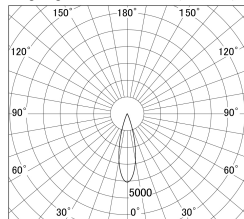

■ Lighting Distribution Curve (cd/1000 lm)

Installation	Track mount
Type	cledy versa L-G tracklight (SD386)
Fixture wattage	28W
Beam angle	27
Color Temp.	3000K
CRI	Ra>90
Luminous	3655 lm
Body	Die-castaluminumalloy
Body finish	White
Trim finish	White
Reflector finish	N/A
IP Rate	IP20
Light source	COB module
Input Voltage	AC220~240V
Dimming Type	Non-Dimmable
Certificate	CE,CCC
Cut Hole	N/A