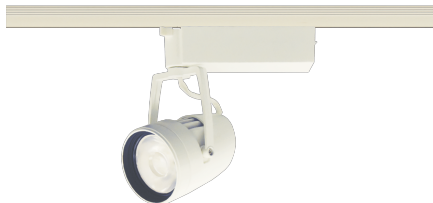

Item no. SD386-3025W9030

Series Name: cledy versa L-G tracklight (SD386)