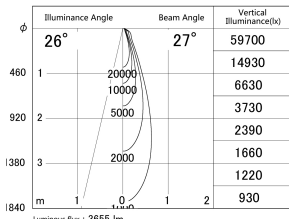

Installation	Track mount
Type	cledy versa L-G tracklight (SD386)
Fixture wattage	28W
Beam angle	27
Color Temp.	3000K
CRI	Ra>90
Luminous	3655 lm
Body	Die-castaluminumalloy
Body finish	White
Trim finish	White
Reflector finish	N/A
IP Rate	IP20
Light source	COB module
Input Voltage	AC220~240V
Dimming Type	Non-Dimmable
Certificate	CE,CCC
Cut Hole	N/A