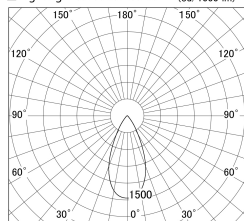

■ Lighting Distribution Curve (cd/1000 lm)

Installation	Track mount
Type	cledy versa L-G tracklight (SD386)
Fixture wattage	28W
Beam angle	48
Color Temp.	3000K
CRI	Ra>90
Luminous	3367 lm
Body	Die-cast aluminum alloy
Body finish	White
Trim finish	White
Reflector finish	N/A
IP Rate	IP20
Light source	COB module
Input Voltage	AC220~240V
Dimming Type	Non-Dimmable
Certificate	CE,CCC
Cut Hole	N/A