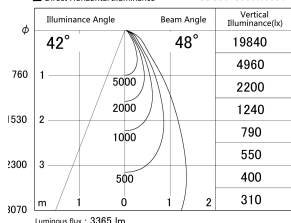

Installation	Track mount
Type	cledy versa L-G tracklight (SD386)
Fixture wattage	28W
Beam angle	48
Color Temp.	3000K
CRI	Ra>90
Luminous	3367 lm
Body	Die-cast aluminum alloy
Body finish	White
Trim finish	White
Reflector finish	N/A
IP Rate	IP20
Light source	COB module
Input Voltage	AC220~240V
Dimming Type	Non-Dimmable
Certificate	CE,CCC
Cut Hole	N/A