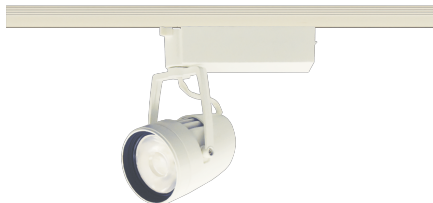

Item no. SD386-3050W9030

Series Name: cledy versa L-G tracklight
(SD386)