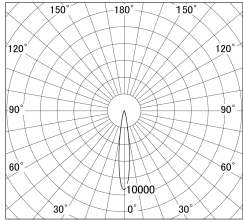

Item no. SD386-3515W9030

Series Name: cledy versa L-G tracklight  
(SD386)

■ Lighting Distribution Curve (cd/1000 lm)

■ Direct Horizontal Illuminance SD386-3515W9030

φ	Illuminance Angle	Beam Angle	Vertical Illuminance(lx)
1	14°	15°	112620
240			28150
480			12510
730			7040
980			4500
			3130
			2300
			1760

Luminous flux : 2985 lm

Installation	Track mount
Type	cledy versa L-G tracklight (SD386)
Fixture wattage	32W
Beam angle	15
Color Temp.	3000K
CRI	Ra>90
Luminous	2985 lm
Body	Die-castaluminumalloy
Body finish	White
Trim finish	White
Reflector finish	N/A
IP Rate	IP20
Light source	COB module
Input Voltage	AC220~240V
Dimming Type	Non-Dimmable
Certificate	CE,CCC
Cut Hole	N/A