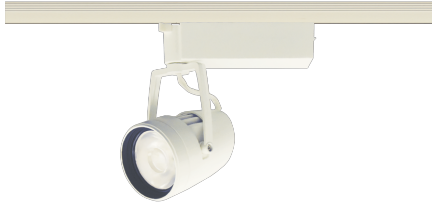

Item no. SD386-3515W9030

Series Name: cledy versa L-G tracklight  
(SD386)

■ Lighting Distribution Curve (cd/1000 lm)

■ Direct Horizontal Illuminance SD386-3515W9030

φ	Illuminance Angle	Beam Angle	Vertical Illuminance(lx)
1	14°	15°	112620
240			28150
480			12510
730			7040
980			4500
			3130
			2300
			1760

Luminous flux : 2985 lm

Installation	Track mount
Type	cledy versa L-G tracklight (SD386)
Fixture wattage	32W
Beam angle	15
Color Temp.	3000K
CRI	Ra>90
Luminous	2985 lm
Body	Die-castaluminumalloy
Body finish	White
Trim finish	White
Reflector finish	N/A
IP Rate	IP20
Light source	COB module
Input Voltage	AC220~240V
Dimming Type	Non-Dimmable
Certificate	CE,CCC
Cut Hole	N/A