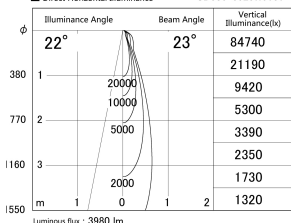

Installation	Track mount
Type	cledy versa L-G tracklight (SD386)
Fixture wattage	32W
Beam angle	23
Color Temp.	3000K
CRI	Ra>90
Luminous	3979 lm
Body	Die-castaluminumalloy
Body finish	White
Trim finish	White
Reflector finish	N/A
IP Rate	IP20
Light source	COB module
Input Voltage	AC220~240V
Dimming Type	Non-Dimmable
Certificate	CE,CCC
Cut Hole	N/A