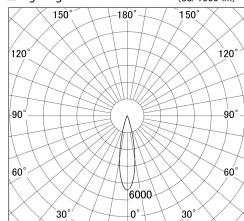

■ Lighting Distribution Curve (cd/1000 lm)

Installation	Track mount
Type	cledy versa L-G tracklight (SD386)
Fixture wattage	32W
Beam angle	23
Color Temp.	3000K
CRI	Ra>90
Luminous	3979 lm
Body	Die-castaluminumalloy
Body finish	White
Trim finish	White
Reflector finish	N/A
IP Rate	IP20
Light source	COB module
Input Voltage	AC220~240V
Dimming Type	Non-Dimmable
Certificate	CE,CCC
Cut Hole	N/A