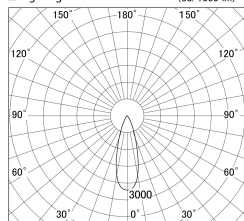

■ Lighting Distribution Curve (cd/1000 lm)

Installation	Track mount
Type	cledy versa L-G tracklight (SD386)
Fixture wattage	32W
Beam angle	32
Color Temp.	3000K
CRI	Ra>90
Luminous	4019 lm
Body	Die-castaluminumalloy
Body finish	White
Trim finish	White
Reflector finish	N/A
IP Rate	IP20
Light source	COB module
Input Voltage	AC220~240V
Dimming Type	Non-Dimmable
Certificate	CE,CCC
Cut Hole	N/A