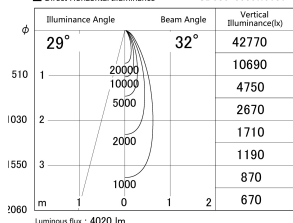

Installation	Track mount
Type	cledy versa L-G tracklight (SD386)
Fixture wattage	32W
Beam angle	32
Color Temp.	3000K
CRI	Ra>90
Luminous	4019 lm
Body	Die-castaluminumalloy
Body finish	White
Trim finish	White
Reflector finish	N/A
IP Rate	IP20
Light source	COB module
Input Voltage	AC220~240V
Dimming Type	Non-Dimmable
Certificate	CE,CCC
Cut Hole	N/A