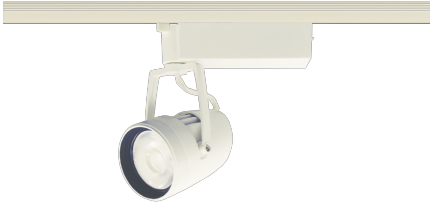

Item no. SD386-3550W9030

Series Name: cledy versa L-G tracklight (SD386)

■ Lighting Distribution Curve (cd/1000 lm)

■ Direct Horizontal Illuminance SD386-3550W9030

Installation	Track mount
Type	cledy versa L-G tracklight (SD386)
Fixture wattage	32W
Beam angle	59
Color Temp.	3000K
CRI	Ra>90
Luminous	3856 lm
Body	Die-castaluminumalloy
Body finish	White
Trim finish	White
Reflector finish	N/A
IP Rate	IP20
Light source	COB module
Input Voltage	AC220~240V
Dimming Type	Non-Dimmable
Certificate	CE,CCC
Cut Hole	N/A