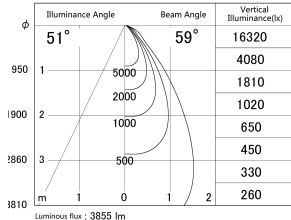

Item no. SD386-3550W9030

Series Name: cledy versa L-G tracklight (SD386)

■ Lighting Distribution Curve (cd/1000 lm)

■ Direct Horizontal Illuminance SD386-3550W9030

Installation	Track mount
Type	cledy versa L-G tracklight (SD386)
Fixture wattage	32W
Beam angle	59
Color Temp.	3000K
CRI	Ra>90
Luminous	3856 lm
Body	Die-castaluminumalloy
Body finish	White
Trim finish	White
Reflector finish	N/A
IP Rate	IP20
Light source	COB module
Input Voltage	AC220~240V
Dimming Type	Non-Dimmable
Certificate	CE,CCC
Cut Hole	N/A