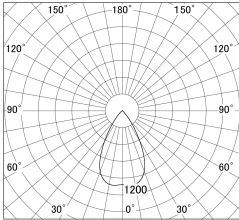

Item no. SD386-3550W9030

Series Name: cledy versa L-G tracklight (SD386)

■ Lighting Distribution Curve (cd/1000 lm)

■ Direct Horizontal Illuminance SD386-3550W9030

Installation	Track mount
Type	cledy versa L-G tracklight (SD386)
Fixture wattage	32W
Beam angle	59
Color Temp.	3000K
CRI	Ra>90
Luminous	3856 lm
Body	Die-castaluminumalloy
Body finish	White
Trim finish	White
Reflector finish	N/A
IP Rate	IP20
Light source	COB module
Input Voltage	AC220~240V
Dimming Type	Non-Dimmable
Certificate	CE,CCC
Cut Hole	N/A