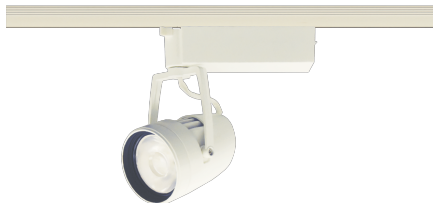

Item no. SD386-4015W9030

Series Name: cledy versa L-G tracklight (SD386)