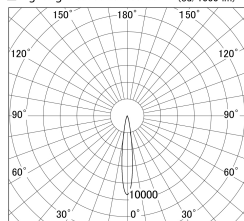

■ Lighting Distribution Curve (cd/1000 lm)

φ	Illuminance Angle	Beam Angle	Vertical Illuminance(lx)
1240	14°	15°	125060
240	50000		31270
480	20000		13900
730	10000		7820
980	5000		5000
			3470
			2550
			1950

Luminous flux : 3315 lm

Installation	Track mount
Type	cledy versa L-G tracklight (SD386)
Fixture wattage	36W
Beam angle	15
Color Temp.	3000K
CRI	Ra>90
Luminous	3315 lm
Body	Die-castaluminumalloy
Body finish	White
Trim finish	White
Reflector finish	N/A
IP Rate	IP20
Light source	COB module
Input Voltage	AC220~240V
Dimming Type	Non-Dimmable
Certificate	CE,CCC
Cut Hole	N/A