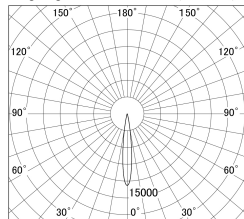

■ Lighting Distribution Curve (cd/1000 lm)

Illuminance Angle	Beam Angle	Vertical Illuminance(lx)
13°	14°	34690
		8670
		3850
		2170
		1390
		960
		710
		540

Luminous flux : 675 lm

Installation	Track mount
Type	cledy versa L-G tracklight (SD386)
Fixture wattage	7.5W
Beam angle	14
Color Temp.	3500K
CRI	Ra>90
Luminous	675 lm
Body	Die-castaluminumalloy
Body finish	White
Trim finish	White
Reflector finish	N/A
IP Rate	IP20
Light source	COB module
Input Voltage	AC220~240V
Dimming Type	Non-Dimmable
Certificate	CE,CCC
Cut Hole	N/A