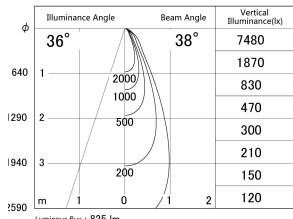

Item no. SD386-1035W9035

Series Name: cledy versa L-G tracklight
(SD386)

■ Lighting Distribution Curve (cd/1000 lm)

Installation	Track mount
Type	cledy versa L-G tracklight (SD386)
Fixture wattage	7.5W
Beam angle	38
Color Temp.	3500K
CRI	Ra>90
Luminous	826 lm
Body	Die-castaluminumalloy
Body finish	White
Trim finish	White
Reflector finish	N/A
IP Rate	IP20
Light source	COB module
Input Voltage	AC220~240V
Dimming Type	Non-Dimmable
Certificate	CE,CCC
Cut Hole	N/A