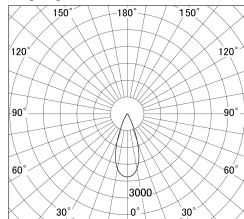

■ Lighting Distribution Curve (cd/1000 lm)