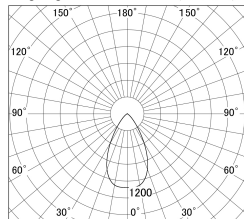

■ Lighting Distribution Curve (cd/1000 lm)