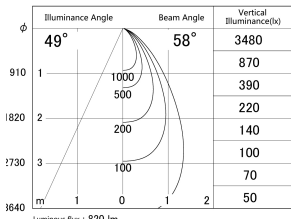

Item no. SD386-1050W9035

Series Name: cledy versa L-G tracklight
(SD386)

■ Lighting Distribution Curve (cd/1000 lm)

Installation	Track mount
Type	cledy versa L-G tracklight (SD386)
Fixture wattage	7.5W
Beam angle	58
Color Temp.	3500K
CRI	Ra>90
Luminous	822 lm
Body	Die-castaluminumalloy
Body finish	White
Trim finish	White
Reflector finish	N/A
IP Rate	IP20
Light source	COB module
Input Voltage	AC220~240V
Dimming Type	Non-Dimmable
Certificate	CE,CCC
Cut Hole	N/A