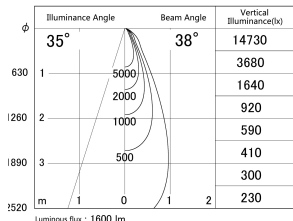

Item no. SD386-1535W9035

Series Name: cledy versa L-G tracklight (SD386)

■ Lighting Distribution Curve (cd/1000 lm)

Installation	Track mount
Type	cledy versa L-G tracklight (SD386)
Fixture wattage	14W
Beam angle	38
Color Temp.	3500K
CRI	Ra>90
Luminous	1598 lm
Body	Die-castaluminumalloy
Body finish	White
Trim finish	White
Reflector finish	N/A
IP Rate	IP20
Light source	COB module
Input Voltage	AC220~240V
Dimming Type	Non-Dimmable
Certificate	CE,CCC
Cut Hole	N/A