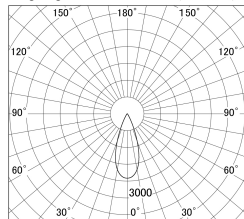

■ Lighting Distribution Curve (cd/1000 lm)