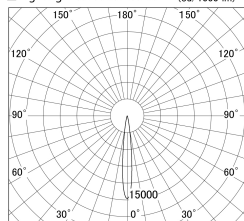

■ Lighting Distribution Curve (cd/1000 lm)

φ	Illuminance Angle	Beam Angle	Vertical Illuminance(lx)
210	12°	12°	147770
1			36940
420			16420
2			9240
630			5910
3			4100
840			3020
m	1	0	2310
	1	2	

Luminous flux : 2490 lm

Installation	Track mount
Type	cledy versa L-G tracklight (SD386)
Fixture wattage	21W
Beam angle	12
Color Temp.	3500K
CRI	Ra>90
Luminous	2490 lm
Body	Die-castaluminumalloy
Body finish	White
Trim finish	White
Reflector finish	N/A
IP Rate	IP20
Light source	COB module
Input Voltage	AC220~240V
Dimming Type	Non-Dimmable
Certificate	CE,CCC
Cut Hole	N/A