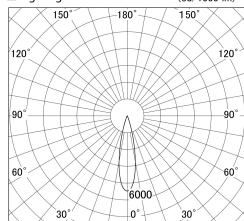

■ Lighting Distribution Curve (cd/1000 lm)

φ	Illuminance Angle	Beam Angle	Vertical Illuminance(lx)
	22°	24°	53510
380			13380
770			5950
1160			3340
1550			2140
			1490
			1090
			840

Luminous flux : 2480 lm

Installation	Track mount
Type	cledy versa L-G tracklight (SD386)
Fixture wattage	21W
Beam angle	24
Color Temp.	3500K
CRI	Ra>90
Luminous	2479 lm
Body	Die-castaluminumalloy
Body finish	White
Trim finish	White
Reflector finish	N/A
IP Rate	IP20
Light source	COB module
Input Voltage	AC220~240V
Dimming Type	Non-Dimmable
Certificate	CE,CCC
Cut Hole	N/A