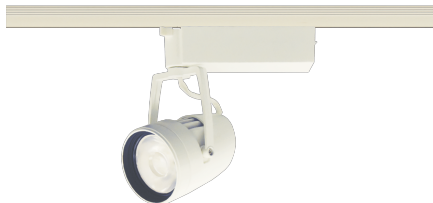

Item no. SD386-2025W9035

Series Name: cledy versa L-G tracklight (SD386)