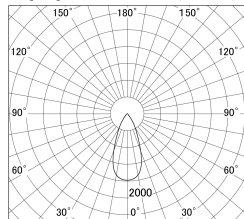

■ Lighting Distribution Curve (cd/1000 lm)

Installation	Track mount
Type	cledy versa L-G tracklight (SD386)
Fixture wattage	21W
Beam angle	44
Color Temp.	3500K
CRI	Ra>90
Luminous	2268 lm
Body	Die-castaluminumalloy
Body finish	White
Trim finish	White
Reflector finish	N/A
IP Rate	IP20
Light source	COB module
Input Voltage	AC220~240V
Dimming Type	Non-Dimmable
Certificate	CE,CCC
Cut Hole	N/A