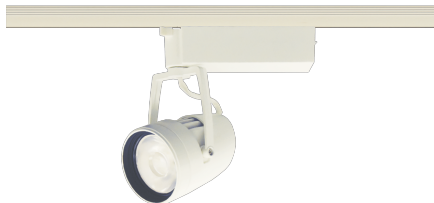

Item no. SD386-2050W9035

Series Name: cledy versa L-G tracklight
(SD386)