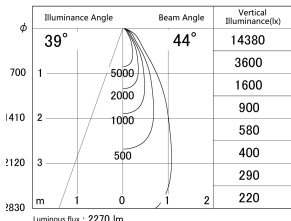

Installation	Track mount
Type	cledy versa L-G tracklight (SD386)
Fixture wattage	21W
Beam angle	44
Color Temp.	3500K
CRI	Ra>90
Luminous	2268 lm
Body	Die-castaluminumalloy
Body finish	White
Trim finish	White
Reflector finish	N/A
IP Rate	IP20
Light source	COB module
Input Voltage	AC220~240V
Dimming Type	Non-Dimmable
Certificate	CE,CCC
Cut Hole	N/A