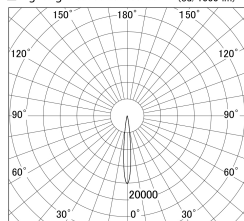

■ Lighting Distribution Curve (cd/1000 lm)

φ	Illuminance Angle	Beam Angle	Vertical Illuminance(lx)
190	11°	12°	153200
1			38300
			17020
380			9580
			6130
570			4260
			3130
770			2390

Luminous flux : 2360 lm

Installation	Track mount
Type	cledy versa L-G tracklight (SD386)
Fixture wattage	24W
Beam angle	12
Color Temp.	3500K
CRI	Ra>90
Luminous	2360 lm
Body	Die-castaluminumalloy
Body finish	White
Trim finish	White
Reflector finish	N/A
IP Rate	IP20
Light source	COB module
Input Voltage	AC220~240V
Dimming Type	Non-Dimmable
Certificate	CE,CCC
Cut Hole	N/A