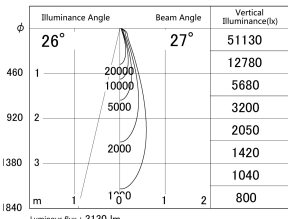

Installation	Track mount
Type	cledy versa L-G tracklight (SD386)
Fixture wattage	24W
Beam angle	27
Color Temp.	3500K
CRI	Ra>90
Luminous	3130 lm
Body	Die-cast aluminum alloy
Body finish	White
Trim finish	White
Reflector finish	N/A
IP Rate	IP20
Light source	COB module
Input Voltage	AC220~240V
Dimming Type	Non-Dimmable
Certificate	CE,CCC
Cut Hole	N/A