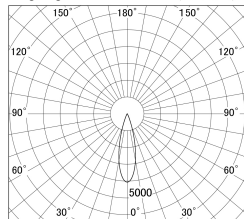

■ Lighting Distribution Curve (cd/1000 lm)

Installation	Track mount
Type	cledy versa L-G tracklight (SD386)
Fixture wattage	24W
Beam angle	27
Color Temp.	3500K
CRI	Ra>90
Luminous	3130 lm
Body	Die-cast aluminum alloy
Body finish	White
Trim finish	White
Reflector finish	N/A
IP Rate	IP20
Light source	COB module
Input Voltage	AC220~240V
Dimming Type	Non-Dimmable
Certificate	CE,CCC
Cut Hole	N/A