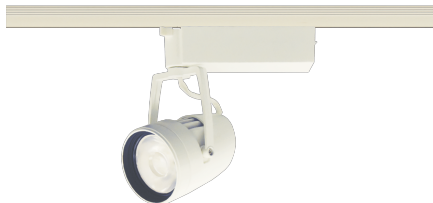

Item no. SD386-2525W9035

Series Name: cledy versa L-G tracklight
(SD386)