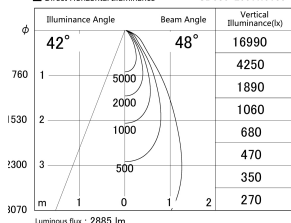

Installation	Track mount
Type	cledy versa L-G tracklight (SD386)
Fixture wattage	24W
Beam angle	48
Color Temp.	3500K
CRI	Ra>90
Luminous	2884 lm
Body	Die-castaluminumalloy
Body finish	White
Trim finish	White
Reflector finish	N/A
IP Rate	IP20
Light source	COB module
Input Voltage	AC220~240V
Dimming Type	Non-Dimmable
Certificate	CE,CCC
Cut Hole	N/A