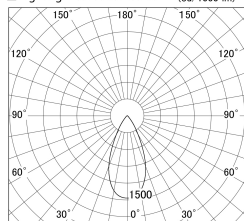

■ Lighting Distribution Curve (cd/1000 lm)

Installation	Track mount
Type	cledy versa L-G tracklight (SD386)
Fixture wattage	24W
Beam angle	48
Color Temp.	3500K
CRI	Ra>90
Luminous	2884 lm
Body	Die-castaluminumalloy
Body finish	White
Trim finish	White
Reflector finish	N/A
IP Rate	IP20
Light source	COB module
Input Voltage	AC220~240V
Dimming Type	Non-Dimmable
Certificate	CE,CCC
Cut Hole	N/A