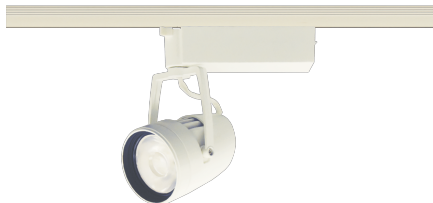

Item no. SD386-2550W9035

Series Name: cledy versa L-G tracklight
(SD386)