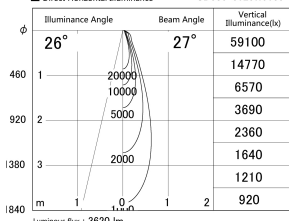

Installation	Track mount
Type	cledy versa L-G tracklight (SD386)
Fixture wattage	28W
Beam angle	27
Color Temp.	3500K
CRI	Ra>90
Luminous	3618 lm
Body	Die-cast aluminum alloy
Body finish	White
Trim finish	White
Reflector finish	N/A
IP Rate	IP20
Light source	COB module
Input Voltage	AC220~240V
Dimming Type	Non-Dimmable
Certificate	CE,CCC
Cut Hole	N/A