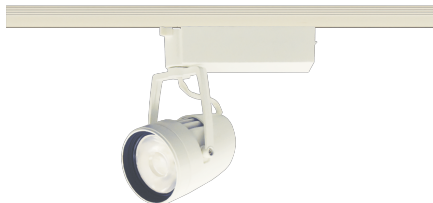

Item no. SD386-3025W9035

Series Name: cledy versa L-G tracklight (SD386)