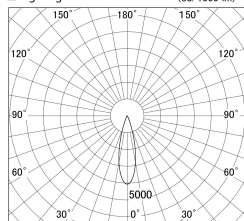

■ Lighting Distribution Curve (cd/1000 lm)

Installation	Track mount
Type	cledy versa L-G tracklight (SD386)
Fixture wattage	28W
Beam angle	27
Color Temp.	3500K
CRI	Ra>90
Luminous	3618 lm
Body	Die-cast aluminum alloy
Body finish	White
Trim finish	White
Reflector finish	N/A
IP Rate	IP20
Light source	COB module
Input Voltage	AC220~240V
Dimming Type	Non-Dimmable
Certificate	CE,CCC
Cut Hole	N/A