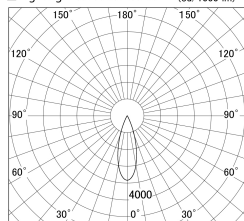

■ Lighting Distribution Curve (cd/1000 lm)

Installation	Track mount
Type	cledy versa L-G tracklight (SD386)
Fixture wattage	28W
Beam angle	32
Color Temp.	3500K
CRI	Ra>90
Luminous	3638 lm
Body	Die-cast aluminum alloy
Body finish	White
Trim finish	White
Reflector finish	N/A
IP Rate	IP20
Light source	COB module
Input Voltage	AC220~240V
Dimming Type	Non-Dimmable
Certificate	CE,CCC
Cut Hole	N/A