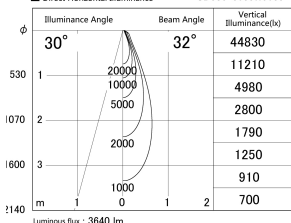

Installation	Track mount
Type	cledy versa L-G tracklight (SD386)
Fixture wattage	28W
Beam angle	32
Color Temp.	3500K
CRI	Ra>90
Luminous	3638 lm
Body	Die-cast aluminum alloy
Body finish	White
Trim finish	White
Reflector finish	N/A
IP Rate	IP20
Light source	COB module
Input Voltage	AC220~240V
Dimming Type	Non-Dimmable
Certificate	CE,CCC
Cut Hole	N/A