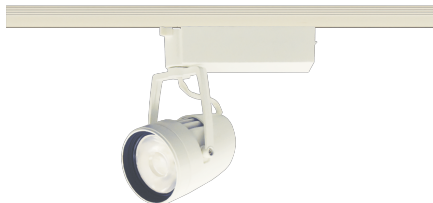

Item no. SD386-3050W9035

Series Name: cledy versa L-G tracklight
(SD386)