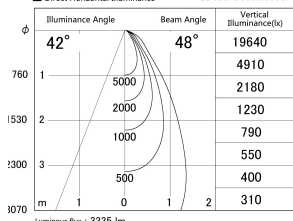

Installation	Track mount
Type	cledy versa L-G tracklight (SD386)
Fixture wattage	28W
Beam angle	48
Color Temp.	3500K
CRI	Ra>90
Luminous	3333 lm
Body	Die-cast aluminum alloy
Body finish	White
Trim finish	White
Reflector finish	N/A
IP Rate	IP20
Light source	COB module
Input Voltage	AC220~240V
Dimming Type	Non-Dimmable
Certificate	CE,CCC
Cut Hole	N/A