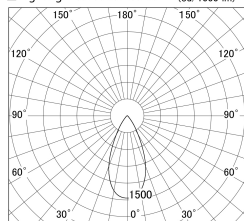

■ Lighting Distribution Curve (cd/1000 lm)

Installation	Track mount
Type	cledy versa L-G tracklight (SD386)
Fixture wattage	28W
Beam angle	48
Color Temp.	3500K
CRI	Ra>90
Luminous	3333 lm
Body	Die-cast aluminum alloy
Body finish	White
Trim finish	White
Reflector finish	N/A
IP Rate	IP20
Light source	COB module
Input Voltage	AC220~240V
Dimming Type	Non-Dimmable
Certificate	CE,CCC
Cut Hole	N/A