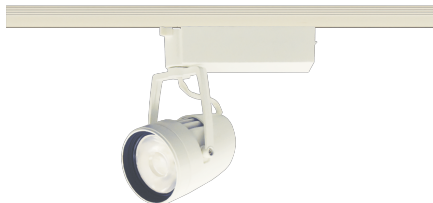

Item no. SD386-3515W9035

Series Name: cledy versa L-G tracklight (SD386)