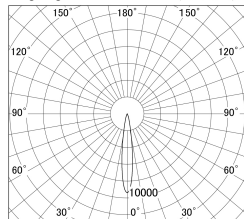

■ Lighting Distribution Curve (cd/1000 lm)

φ	Illuminance Angle	Beam Angle	Vertical Illuminance(lx)
1	14°	15°	114880
240			28720
480			12760
730			7180
980			4600
			3190
			2340
			1790

Luminous flux : 3045 lm

Installation	Track mount
Type	cledy versa L-G tracklight (SD386)
Fixture wattage	32W
Beam angle	15
Color Temp.	3500K
CRI	Ra>90
Luminous	3045 lm
Body	Die-castaluminumalloy
Body finish	White
Trim finish	White
Reflector finish	N/A
IP Rate	IP20
Light source	COB module
Input Voltage	AC220~240V
Dimming Type	Non-Dimmable
Certificate	CE,CCC
Cut Hole	N/A