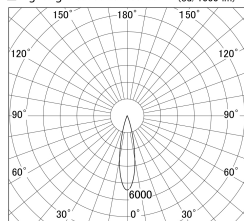

■ Lighting Distribution Curve (cd/1000 lm)

Installation	Track mount
Type	cledy versa L-G tracklight (SD386)
Fixture wattage	32W
Beam angle	23
Color Temp.	3500K
CRI	Ra>90
Luminous	3939 lm
Body	Die-castaluminumalloy
Body finish	White
Trim finish	White
Reflector finish	N/A
IP Rate	IP20
Light source	COB module
Input Voltage	AC220~240V
Dimming Type	Non-Dimmable
Certificate	CE,CCC
Cut Hole	N/A