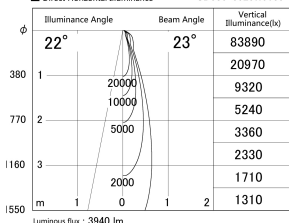

Installation	Track mount
Type	cledy versa L-G tracklight (SD386)
Fixture wattage	32W
Beam angle	23
Color Temp.	3500K
CRI	Ra>90
Luminous	3939 lm
Body	Die-castaluminumalloy
Body finish	White
Trim finish	White
Reflector finish	N/A
IP Rate	IP20
Light source	COB module
Input Voltage	AC220~240V
Dimming Type	Non-Dimmable
Certificate	CE,CCC
Cut Hole	N/A