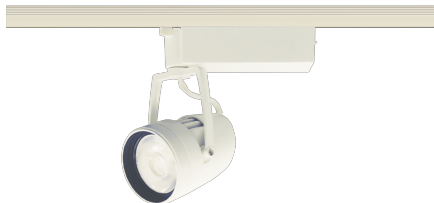

Item no. SD386-3525W9035

Series Name: cledy versa L-G tracklight
(SD386)